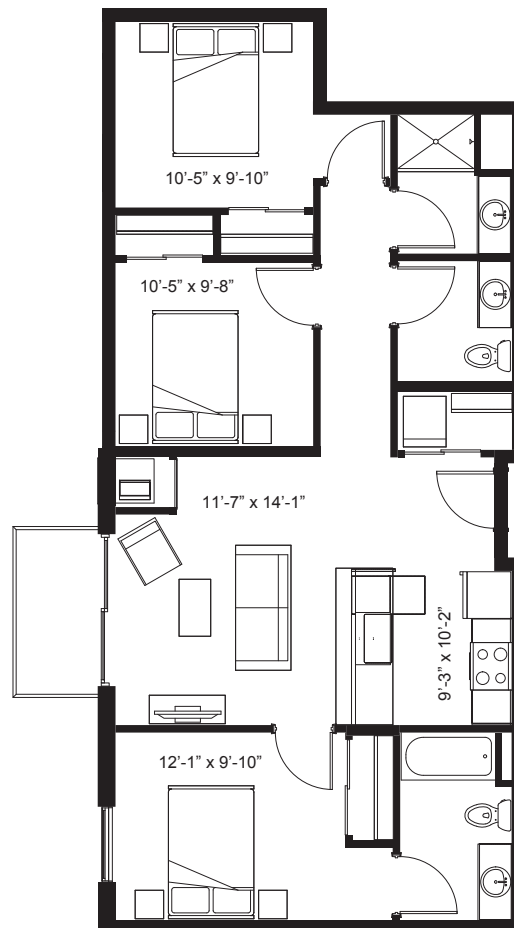

# THE ELYSIAN

Olympian Ares (Floors 2-5) - Three Bedroom  
1,051 Square Feet

711 4th Street SE. Minneapolis, MN 55414  
651.379.1050 | [elysianapts.com](http://elysianapts.com)