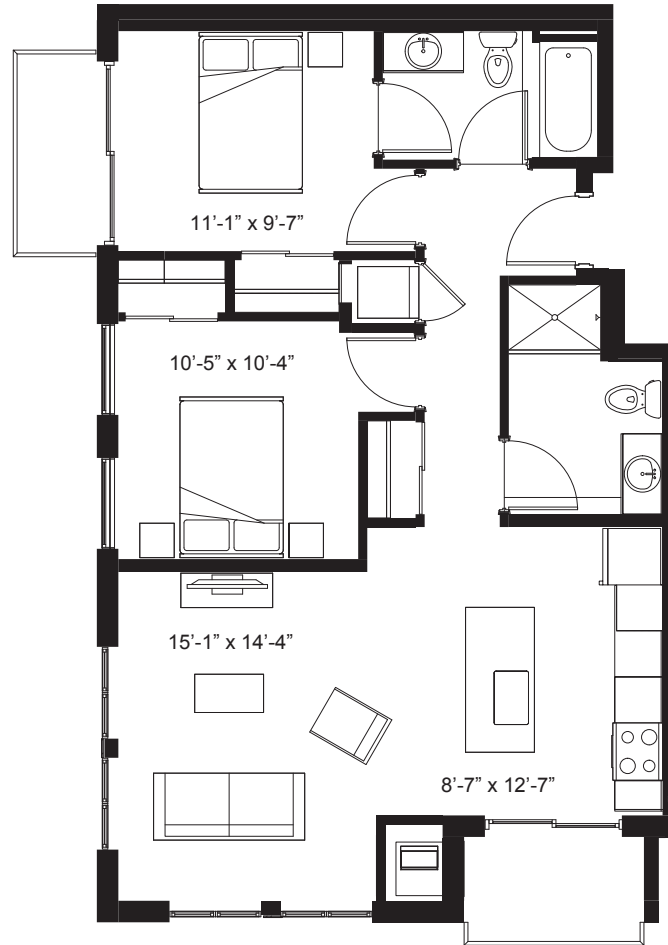

# THE ELYSIAN

Titan Cronus (Floors 2-4) - Two Bedroom  
979 Square Feet

711 4th Street SE. Minneapolis, MN 55414  
651.379.1050 | elysianapts.com